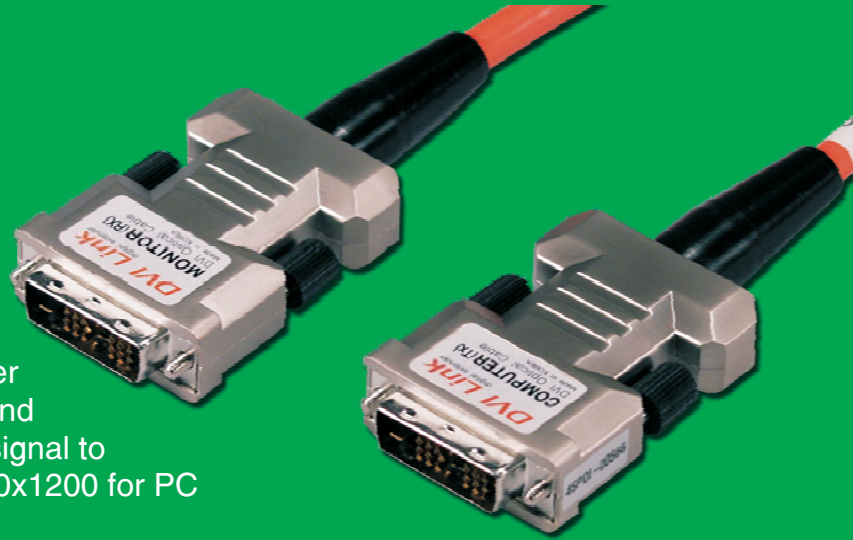

Extends DVI up to 330ft! It is plug & play, no software to install and uses hybrid fiber optic cabling that exceeds the performance of any copper and silver-coated cables. With built-in transmitter and receiver into the cable, it actively regenerates the signal to ensure clear and sharp images. Support up to 1600x1200 for PC applications and up to 1080p for HDTV.

* The "DVI Extreme Fiber" cable not only offer superior reliability and provide up to 80,000 hours of continuous usage, it also have a crash-proof connectors that is perfect for A/V installations and trade show usage.

DVI ACTIVE REPEATER WITH HDCP

Extend your HDTV/HDCP signal up to 300ft. This repeater cascades up to 3 level & regenerates the signal to ensures clear and sharp image. Support HDTV's 480p, 480i, 720p & 1080i and up to 1600x1200 PC resolution.

A special cable with built-in power connector allows you to power the repeater near the video source instead of the middle of the run where power port may not be available.

SPECIFICATIONS:

- Input / Output Connectors: Single Link DVI-D Male
- Max Resolution: PC: Up to 1600x1200 @ 60Hz (UXGA)
HDTV: 480i, 480p, 720p, 1080i, 1080p
- Bandwidth: 1.65Gbps
- Max Distance: PC: Up to 150 Meters
HDTV with HDCP: Up to 100 Meters
- Compliance: HDCP, DVI 1.0, DDC2B, FCC / CE
- Cable Characteristics: Hybrid H-PCF Multi-Mode (CL3)
850nm VcseI
- Power Consumption: Transmitter (0.61 Watts)
Receiver (0.83 Watts)
- Power Requirement: +5v 500mA thru DVI Port's
(Optional power adaptor can be order if power is not available at the DVI Port or when doing ADC to DVI conversion.)