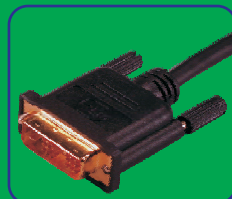

APPLICATIONS:

- HDTV, Plasma & LCD Screens
- Satellite receivers & digital DVD players
- Home theater systems & digital set-top boxes
- High resolution computer flat panel monitors
- Windows™ Media Center PC's
- Digital projectors

HDAV cables and adaptors production process uses laser jacket stripping & aluminum foil cutting with precise machine soldering. It is lead-free and toxic-free cables and HDCP compliant.

HDMI & DVI connections provide crystal-clear, high definition digital video but HDMI have an integrated multi-channel digital audio.

DVI ACTIVE REPEATER WITH HDCP

Extend your HDTV/HDCP signal up to 300ft. This repeater cascades up to 3 level & regenerates the signal to ensures clear and sharp image. Support HDTV's 480p, 480i, 720p & 1080i and up to 1600x1200 PC resolution.

A special cable with built-in power connector allows you to power the repeater near the video source instead of the middle of the run where power port may not be available.

ULTRA HIGH PERFORMANCE GOLD CABLES

	HDMI MALE/MALE	HDMI MALE/FEMALE	DVI MALE/MALE SWIVEL	DVI MALE/FEMALE	HDMI/DVI MALE/MALE SWIVEL
1 METER (3.3FT)	✓		✓		
2 METERS (6.5FT)	✓	✓	✓	✓	✓
3 METERS (10FT)	✓	✓	✓	✓	✓
5 METERS (16.5FT)	✓	✓	✓	✓	✓
8 METERS (26FT)	✓		✓		✓
10 METERS (33FT)	✓		✓		✓
15 METERS (49FT)	✓		✓		✓
20 METERS (66FT)	✓		✓		✓
25 METERS (82FT)	✓		✓		
30 METERS (98FT)	✓		✓		✓
35 METERS (115FT)	✓		✓		

* HDMI cables up to 8 meters are HDMI certified.

* Supported resolution varies on extended cable lengths.