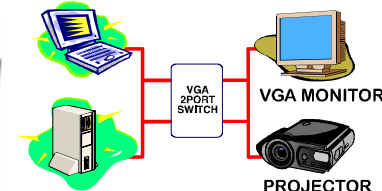

VIDEO SHARE MANUAL DATASWITCH

VGA/HD15 2x2 (Crossover) Premium Switch

Two PC's share Two VGA monitor. This AB switch allows you to share two VGA video devices between two computers. When the computer on Port A is connected to the video projector, the other computer on Port B is automatically connected to the VGA monitor. It is fully-wired to support all VGA applications, resolutions up to 1024 x 768 and is guaranteed up to 10,000 switching cycles. **It features SureGrip to provide stability during switching.** (Part#: CA298XS Series / Ports: 2)