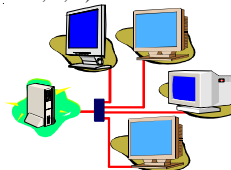

VIDEO SHARE/SELECTOR MANUAL DATASWITCH

Multiple computers share a VGA device, or one computer display on one of up to six video devices.

An affordable way to share any video device with a HD15 interface such as monitor, analog flat panel, and projector. It is fully-wired to support all VGA applications, resolutions up to 1024 x 768 and is power free. These manual dataswitches have a shielded metal case to provide protection against electronic interference, and has a moisture proof mechanism. The heavy duty sealed rotary switch is guaranteed up to 10,000 switching cycles. **It features "SureGrip" to provide stability during switching.** (Part#: CA298S Series / Ports: 2, 4, 6)

CHOICES OF VIDEO DISPLAY